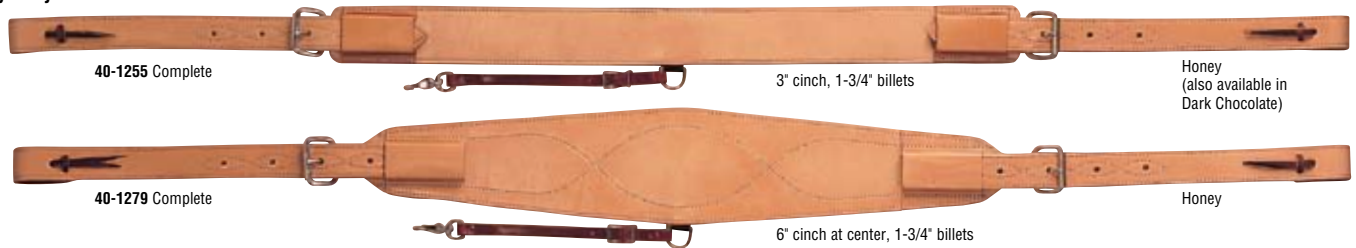

## Heavy-Duty Back Cinches

### Doubled and stitched for heavy-duty use

- ▶ The 3" style is available in honey skirting leather or skirting leather that is oil stained to a dark chocolate, weather-resistant finish and the 6" style is available in honey skirting leather. **Please specify color when ordering.**
- ▶ The 3" and 6" honey skirting leather styles are lined with soft, burgundy latigo leather and the 3" dark chocolate style has a matching liner; burgundy latigo hobble straps.
- ▶ Nickel plated hardware.
- ▶ Replacement cinch parts available.

- 40-1255** 3" Complete, Honey or Dark Chocolate
- 40-1251** 3" Back Cinch Only, Honey or Dark Chocolate
- 40-1279** 6" Complete, Honey
- 40-1275** 6" Back Cinch Only, Honey
- 40-1252** Leather Hobble Strap Replacement, 5/8" x 16"
- 40-1253** Leather Billets Only/Pair, 1-3/4", Honey or Dark Chocolate