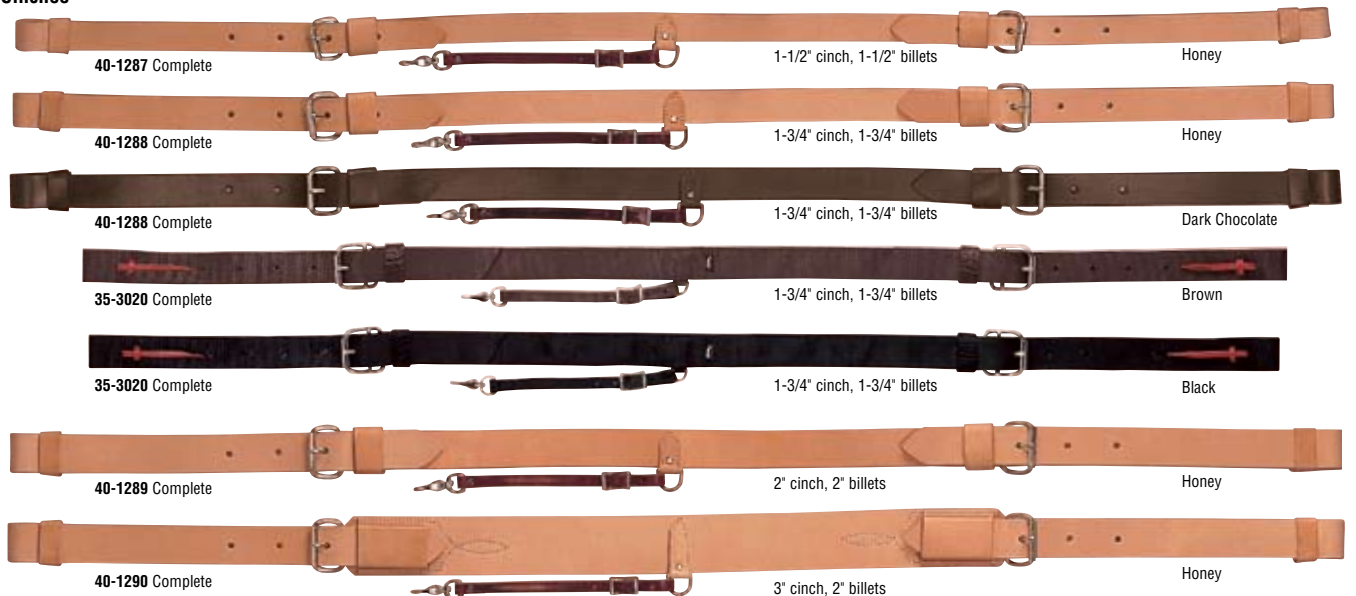

Back Cinches

Back Cinches

These leather and nylon back cinches are great for everyday use

- Leather single-ply back cinches are available complete or as separate cinches or billets.
- Nylon style has a doubled and stitched cinch and single-ply billets and is available complete (billets also sold separately).
- Nickel plated hardware.
- Available in honey skirting leather or skirting leather that is oil stained to a dark chocolate, weather-resistant finish or brown or black nylon. **Please specify color when ordering.**
- Priced per each unless otherwise indicated.

- **40-1287** 1-1/2" Leather Complete, Honey or Dark Chocolate
- **40-1245** 1-1/2" Leather Cinch Only, Honey or Dark Chocolate
- **40-1283** 1-1/2" Leather Billets Only/Pair, Honey or Dark Chocolate
- **40-1288** 1-3/4" Leather Complete, Honey or Dark Chocolate
- **40-1246** 1-3/4" Leather Cinch Only, Honey or Dark Chocolate
- **40-1284** 1-3/4" Leather Billets Only/Pair, Honey or Dark Chocolate
- **35-3020** 1-3/4" Nylon Complete, Brown or Black
- **40-1289** 2" Leather Complete, Honey or Dark Chocolate
- **40-1247** 2" Leather Cinch Only, Honey or Dark Chocolate
- **40-1285** 2" Leather Billets Only/Pair, Honey or Dark Chocolate
- **40-1290** 3" Leather Complete, Honey or Dark Chocolate
- **40-1248** 3" Leather Cinch Only, Honey or Dark Chocolate
- **40-1252** Leather Hobble Strap Replacement, 5/8" x 16"
- **35-3022** Nylon Hobble Strap Replacement, 5/8" x 16"

1-2   3-11   12+