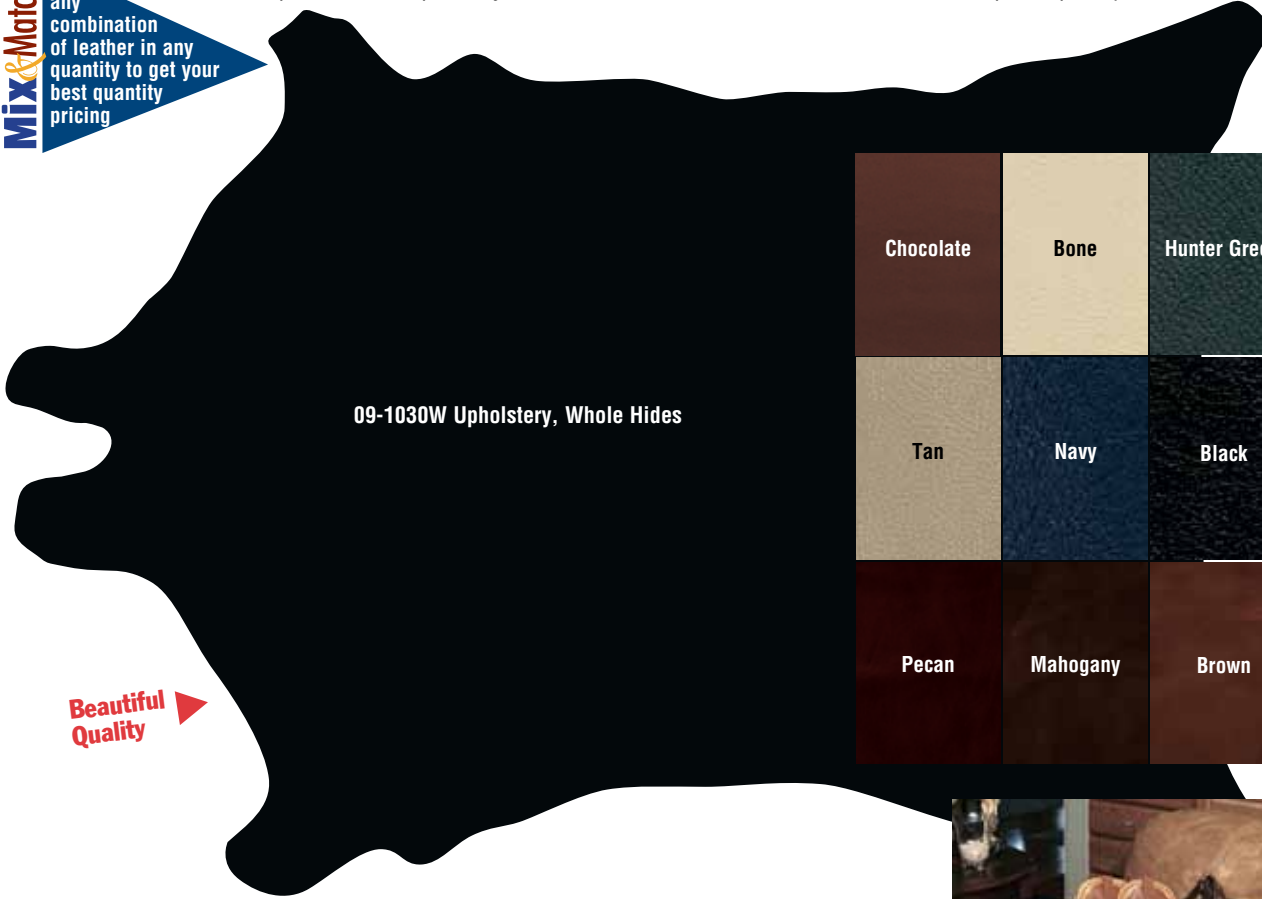

**Upholstery Leather Whole Hides**

Designed especially for the large cut upholstery industry, this leather comes in all the popular colors. This leather is chrome tanned with a consistent aniline dyed grain. These hides are a huge 48-50 square feet for very little waste. Shipment after shipment, you'll find these hides are consistent. TR selection is priced per square foot.

**Mix & Match**  
any combination of leather in any quantity to get your best quantity pricing

09-1030W Upholstery, Whole Hides

Chocolate	Bone	Hunter Green	Burgundy
Tan	Navy	Black	Bomber Brown
Pecan	Mahogany	Brown	

**Beautiful Quality**

- Features**
- ▶ Beautiful, large whole hides.
  - ▶ Chrome tanned with an aniline dyed finish.
  - ▶ Beautiful printed grain.
  - ▶ Available in 11 popular colors.
  - ▶ Hides will have some small defects.

**09-1030W**  
Ideal for restoration work, automotive and furniture upholstery and garments.

Gauged evenly throughout

**Mix & Match**

**BEST BUY**

	Grade	1-4 pieces	5-9 pieces	10+ pieces	Approx. Sq. Ft.
<b>09-1030W Upholstery Leather Whole Hides</b>		Priced per sq. ft.			
— 2/3 oz. . . . . 1/32"-3/64" Chocolate, Bone, . . . . . TR . . . . .					. . . . . 48-50 sq. ft.
— 2/3 oz. . . . . 1/32"-3/64" Bomber Brown . . . . . TR . . . . .					. . . . . 48-50 sq. ft.