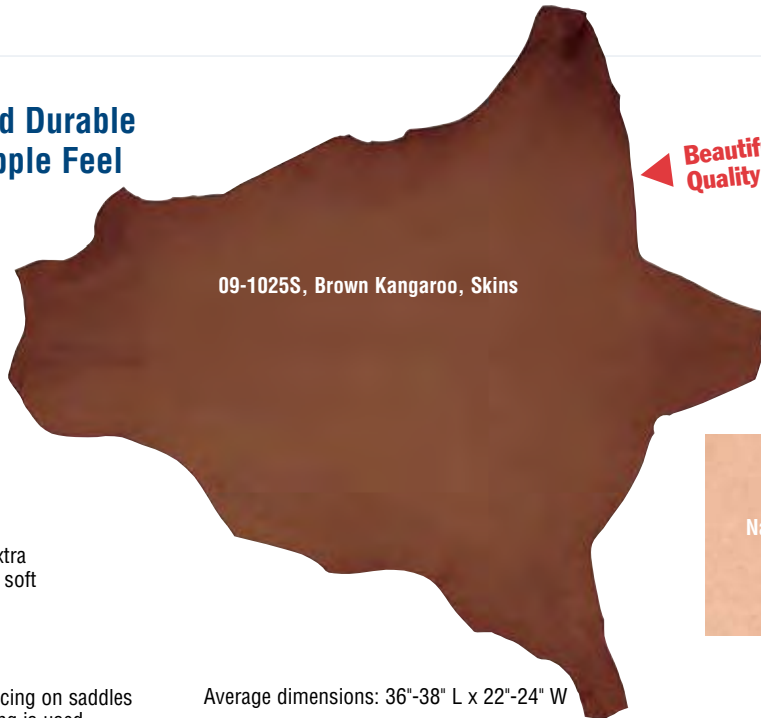

09-1034W, Brown Brindle Hair-On, Whole Hides

any combination of leather in any quantity to get your best quantity pricing

Mix & Match

Features

- ▶ Chrome tanned hair-on whole hides feature a beautiful brown brindle color.
- ▶ Hair is approximately 1/2" to 1" long and lies down flat for a nice look.
- ▶ Quality hides at a great price.

09-1034W

Ideal for accents and inlays on leather tack and dog collars, craft projects, rugs and decorative pillows.

Gauged evenly throughout

Mix & Match

BEST BUY

	Grade	1-4 pieces	5-9 pieces	10+ pieces	Approx. Sq. Ft.
09-1034W Hair-On Whole Hides		Priced per sq. ft.			
— 3/4 oz. . . . 3/64"-1/16" Brown Brindle TR. 40-45 sq. ft.

Extra Strong and Durable with a Soft, Supple Feel

09-1025S, Brown Kangaroo, Skins

Beautiful Quality

Due to market demands, leather prices are subject to change without notice

Features

- ▶ Veg tanned skins are extra strong and durable, yet soft and supple.

09-1025S

Ideal for braided whips, lacing on saddles and tack or anywhere lacing is used.

Average dimensions: 36"-38" L x 22"-24" W

Gauged evenly throughout

Mix & Match

BEST BUY

	Grade	1-4 pieces	5-9 pieces	10+ pieces	Approx. Sq. Ft.
09-1025S Kangaroo Skins		Priced per sq. ft.			
— 2/4 oz. . . . 1/32"-1/16" Brown, Natural, TR. Chocolate, Black				 5-7 sq. ft.