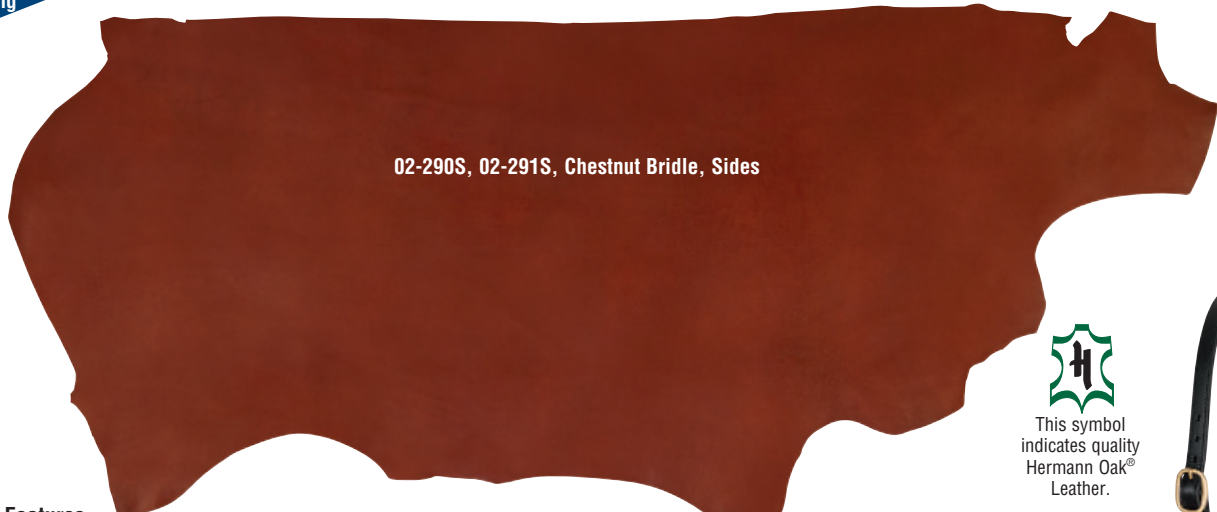

Hermann Oak® Bridle Leather

We worked with Hermann Oak® to develop this leather for manufacturing tack, leather halters, bridles, holsters and more! This very versatile leather does not feature as many oils and tallows as the “English” bridle, but it works well for moulding, stamping and embossing. It also makes superior horse halters. Most colors can be oiled to bring out a richer look. We have used and sold thousands of these sides and love their quality and yield. A very firm and well set-out leather. All colors and weights are in-stock for your immediate shipment. TR selection is priced per square foot.

Mix & Match
any combination of leather in any quantity to get your best quantity pricing

02-290S, 02-291S, Chestnut Bridle, Sides

This symbol indicates quality Hermann Oak® Leather.

02-320S, 02-321S, 02-290S, 02-291S, 02-300S, 02-305S

Ideal for headstalls, dairy halters, reins, tack, pet products and belts.

Features

- ▶ The best all-around bridle leather on the market!
- ▶ Firmer and drier than our “English” Bridle Leather (on pages 54-57).
- ▶ Can be oiled and dyed to enhance the look and feel to your tastes.
- ▶ All are veg tanned.